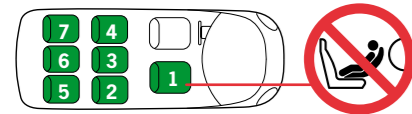

Car manufacturer	Model	1st year of production	Approved seats
	IX55	2009	2,4
	Matrix	2002	2,4
	Santa Fe	2002	2,4
	Sonata	2001	2,4
	Terracan	2002	2,4
	Tucson	2004	2,4
	Veloster	2004	2,4
Jaguar	S-type	2002	2,4
	X-type	2005	2,4
	XF-type	2008	2,4
	XJ-type	2003	2,4
Jeep	Cherokee	2013	2,4
	Renegade	2014	2,4
Kia	Carens/Rondo	2002	2,4
	Carens	2013	2*,4*
	Carnival/Sedona	2006	2,4
	Cee'd	2007	2,4
	Cerato/Spectra	2004	2,4
	Magentis/Optima	2002	2,4
	Opirus/Amanti	2003	2,4
	Picanto/Morning	2004	2,4
	Rio/Pride	2002	2,4
	Sorento XM	2002	2,4
	Sorento UM	2014	2,4
	Sportage	2010	2,4
	Soul AM	2009	2,4
	Soul PS	2014	2,4
	Soul EV	2014	2,4
	Venga	2009	2,4
Lancia	Delta	2008	2,4
	Musa	2004	2,4
	Phedra	2002	2,4
	Thema	2011	2,4
	Ypsilon	2003	2,4
Landrover	Discovery	2001	2,4
	Discovery Sport	2014	2,4
	Freelander	2006	2,4
	Range Rover	2002	2,4
	Range Rover Evoque	2011	2,4
	Range Rover Sport	2005	2,4
Lexus	CT	2011	2,4
	GS	2000	2,4
	IS	2005	2,4
	IS	2013	2,4

Car manufacturer	Model	1st year of production	Approved seats
	LS	2006	2,4
	LX	2008	2,4
	NX	2014	2,4
	RX	2003	2,4
Maserati	Ghibli	2013	2,4
Mazda	2	2003	2,4
	2	2014	2,4
	3	2004	2,4
	3	2013	2,4
	5	2004	2,4
	6	2003	2,4
	6	2013	2,4
	CX-5	2011	2,4
	CX-7	2007	2,4
	CX-9	2009	2,4
	Premacy	1999	2,4
Mercedes	A class W 168	2001	2,4
	A class W/C 169	2005	2,4
	A class W 176	2012	2,4
	B class T 245	2005	2,4
	B class W 246	2011	2,4
	C class W/S 203	2000	2,4
	C class W/S 204	2007	2,4
	C class W 205	2014	2,4
	Citan	2013	2*,4*
	CL C 215	2002	2,4
	CL C 216	2005	2,4
	CLA C 117	2013	2,4
	CLA shooting break	2015	2,4
	CLC 180 C 204	2008	2,4
	CLK CL 203	2002	2,4
	CLS C 219	2004	2,4
	E class W/S 211	2002	2,4
	E class W/S 212	2009	2,4
	GLA class	2014	2,4
	GLC class X253	2015	2,4
	GLK X 204	2008	2,4
	Maybach S class X222	2015	2,4
	M class W 163	2001	2,4
	M class W 164	2005	2,4
	M class W 166	2011	2,4
	ML class X 164	2006	2,4
	R class W/V 251	2005	2,4
	S class W/V 220	2002	2,4
	S class W/V 221	2005	2,4
	Vaneo W 414	2003	2,4
	Viano W 639	2003	2,4
	Vito W 639	2004	2,4
Mitsubishi	ASX	2010	2,4
	Colt	2002	2,4
	Grandis	2004	2,4

Car manufacturer	Model	1st year of production	Approved seats
	i-MiEV	2009	2,4
	Lancer	2003	2,4
	L 200	2006	2,4
	Mirage / Space star	2013	2,4
	Outlander	2003	2,4
	Outlander PHEV	2013	2,4
	Pajero	2007	2,4
Nissan	Almera	1995	2,4
	Juke	2010	2,4
	Leaf	2011	2,4
	Micra	2000	2,4
	Murano	2005	2,4
	Note	2005	2,4
	Note	2013	2,4
	NV200 / Evalia	2013	2,4
	e-NV200 / e-Evalia	2014	2,4
	Pathfinder	2007	2,3,4
	Pixo	2009	2,4
	Primastar	2001	2,4
	Primera	2002	2,4
	Pulsar	2014	2,4
	Qashqai	2007	2,4
	Qashqai	2014	2,4
	X-trial	2007	2,4
	X-trial	2014	2,4
Opel/Vauxhall	Adam	2013	2,4
	Agila	2002	2,4
	Ampera	2011	2,4
	Antara	2006	2,4
	Astra	2000	2,4
	Combo	2001	2,4
	Corsa	2000	2,4
	Insignia	2008	2,4
	Meriva	2003	2,4
	Mokka	2012	2,4
	Signum	2003	2,4
	Vectra	2002	2,4
	Vivaro	2001	2,4
	Zafira	2003	2,4
	Zafira Tourer	2013	2,4
Peugeot	107	2005	2,4
	108	2014	2,4
	206	1998	2,4
	207	2006	2,4
	208	2012	2,4
	301	2012	2,4
	307	2001	2,4
	308	2007	1,2,4
	308	2013	2,4
	308 SW	2014	2,4
	407	2004	2,4
	508	2011	2,4